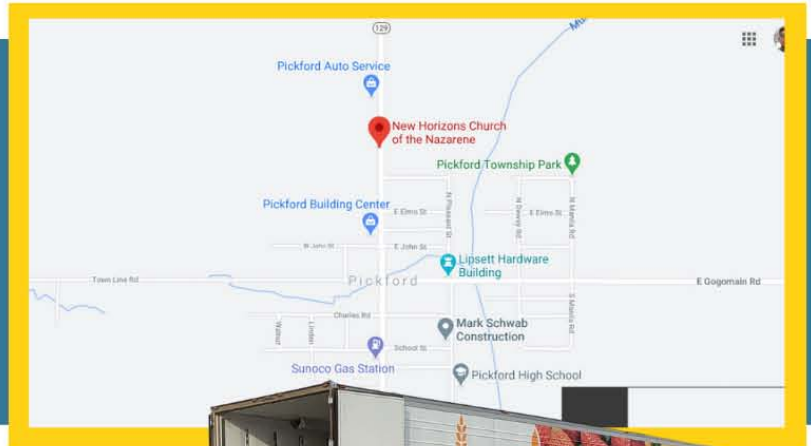

LAKE SUPERIOR STATE UNIVERSITY

United Way of the
Eastern Upper Peninsula

DRIVE-THRU MOBILE PANTRY

March 3, 2021

Distribution from 4:00 PM – 6:00 PM

***New Horizons Church
of the Nazarene***
401 M-129
Pickford, MI 49774

DO NOT BLOCK DRIVEWAYS.
Be patient and remain in your vehicle at all times.

Volunteers will place food items in your trunk. It **MUST** have room; volunteers will not make room in your vehicle. You will remain in park while receiving food until a volunteer releases you.